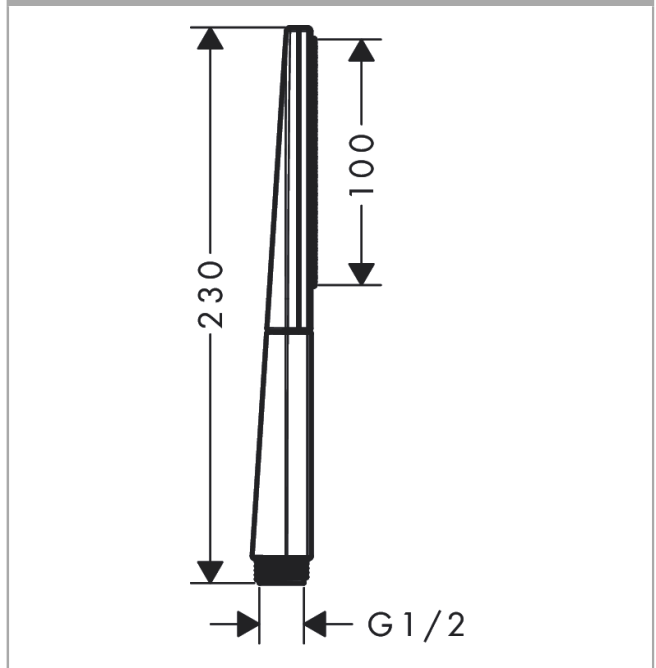

Rainfinity
Baton hand shower 100 1jet EcoSmart
 Surfaces: **chrome** Art. no. : **26867000**

Description

product features

- Shower head size: 100 mm
- Spray pattern: PowderRain
- Flow rate (at 3 bar): 8.9 l/min
- with internal water conduction
- rinseable dirt filter
- Connection thread 1/2"
- possible for rim and tile mixers

Article Details

Price excl. VAT

£ 75.00

Technology

Product image

Scale drawing

Flowchart

The consumption was measured in combination with the appropriate fittings (thermostat/mixer/ in-wall valve) to reflect actual application in practice.