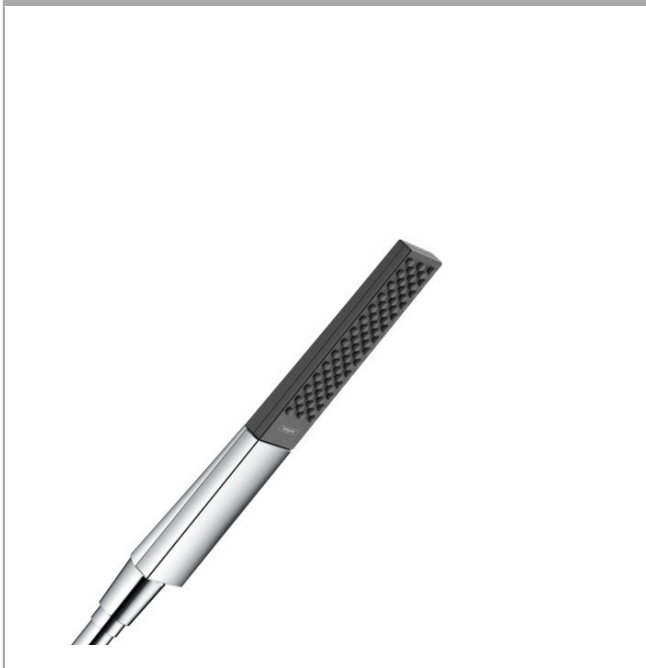

Rainfinity
Baton hand shower 100 1jet EcoSmart
Surfaces: **chrome** Art. no. : **26867000**

Description

product features

- Shower head size: 100 mm
- Spray pattern: PowderRain
- Flow rate (at 3 bar): 8.9 l/min
- with internal water conduction
- rinseable dirt filter
- Connection thread 1/2"
- possible for rim and tile mixers

Article Details

Price excl. VAT

£ 75.00

Technology

Product image