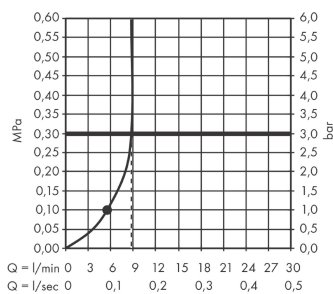

Rainfinity
Baton hand shower 100 1jet EcoSmart
 Surfaces: **chrome** Art. no. : **26867000**

Description

product features

- Shower head size: 100 mm
- Spray pattern: PowderRain
- Flow rate (at 3 bar): 8.9 l/min
- with internal water conduction
- rinseable dirt filter
- Connection thread 1/2"
- possible for rim and tile mixers

Article Details

Price excl. VAT

£ 75.00

Technology

Product image

Scale drawing

Flowchart

The consumption was measured in combination with the appropriate fittings (thermostat/mixer/ in-wall valve) to reflect actual application in practice.